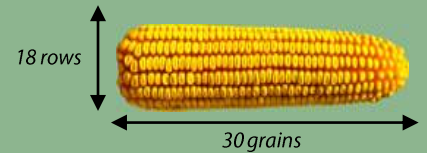

Mid-Early Maize - FAO 270

Single cross Hybrid, Flint / Dent Kernel
Panam's Genetic – European registration

CARACTERISTICS

- Plant Height: 7,5 (*Tall*)
- Ear Height: 6 (*Balance*)
- Seedling Vigor: 7 (*Good*)
- Lodging resistance: 8 (*Very good*)
- Stay green: 7 (*Good*)

Growing degree days (Base 6)

Flowering	850-890 °C
Silage (32% DM)	1470-1490 °C
Grain (35% H2O)	1650 - 1690 °C

Very good healthy state
Very good lodging resistance
Constant ear

TECHNICAL RESULTS

Good balance
DINAG/Amidon=starch