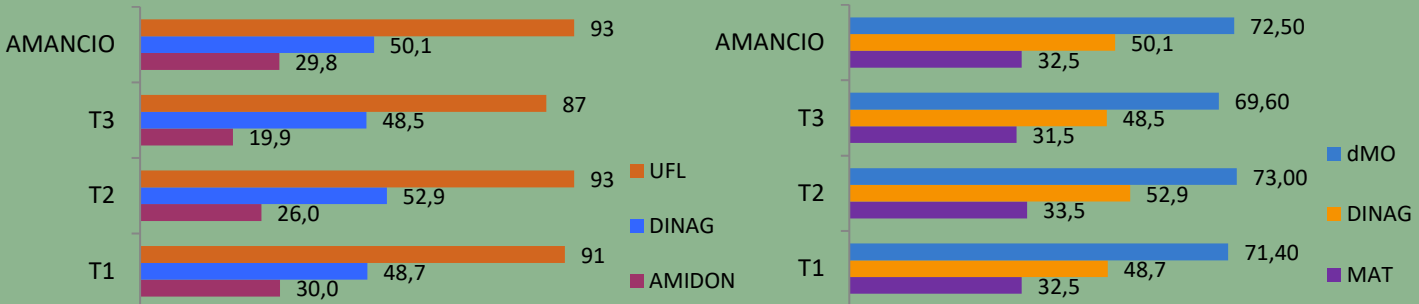

Mid-Early Maize - FAO 270

Single cross Hybrid, Flint / Dent Kernel
Panam's Genetic – European registration

CARACTERISTICS

- Plant Height: 7,5 (*Tall*)
- Ear Height: 6 (*Balance*)
- Seedling Vigor: 7 (*Good*)
- Lodging resistance: 8 (*Very good*)
- Stay green: 7 (*Good*)

Growing degree days (Base 6)

Flowering	850-890 °C
Silage (32% DM)	1470-1490 °C
Grain (35% H2O)	1650 - 1690 °C

Very good healthy state
Very good lodging resistance
Constant ear

TECHNICAL RESULTS

Good balance
DINAG/Amidon=starch

Another look at farming

Sowing density : from 90 000 to 100 000 grains/ha

Panam France SARL - Les Grèzes - 544 Route de Villebrumier - 31340 Villemur sur Tarn - France
Tél : +335 34 27 45 96 - FAX : +335 61 35 94 84 - E-MAIL : info@panam.fr