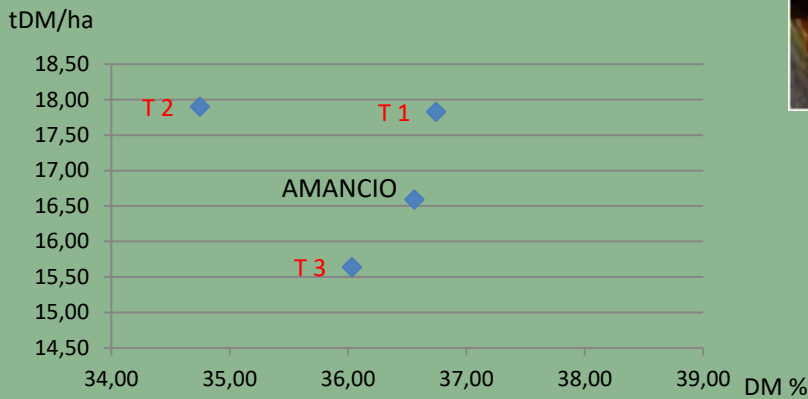

Mid-Early Maize - FAO 270

Single cross Hybrid, Flint / Dent Kernel
Panam's Genetic – European registration

CARACTERISTICS

- Plant Height: 7,5 (*Tall*)
- Ear Height: 6 (*Balance*)
- Seedling Vigor: 7 (*Good*)
- Lodging resistance: 8 (*Very good*)
- Stay green: 7 (*Good*)

Growing degree days (Base 6)

Flowering	850-890 °C
Silage (32% DM)	1470-1490 °C
Grain (35% H2O)	1650 - 1690 °C

Very good healthy state
Very good lodging resistance
Constant ear

TECHNICAL RESULTS

Good balance
DINAG/Amidon=starch

Another look at farming

Sowing density : from 90 000 to 100 000 grains/ha

Panam France SARL - Les Grèzes - 544 Route de Villebrumier - 31340 Villemur sur Tarn - France
Tél : +335 34 27 45 96 - FAX : +335 61 35 94 84 - E-MAIL : info@panam.fr