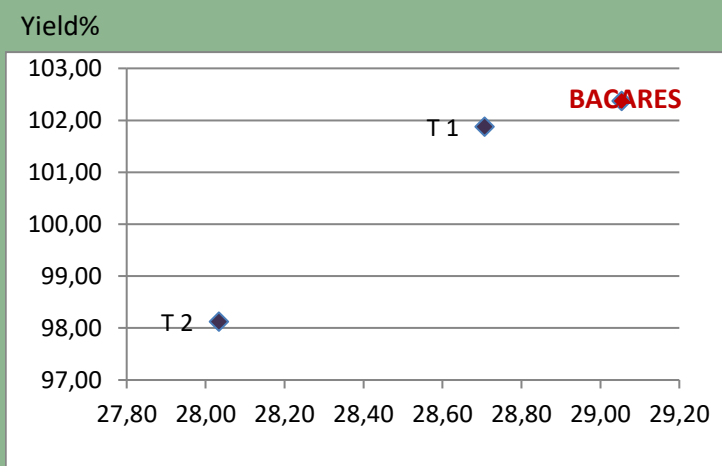

Early Maize - FAO 260

Single cross Hybrid, Flint / Dent Kernel
Panam's Genetic – European registration

CARACTERISTICS

Plant height : medium
Ear height : medium
Early Vigour : good
Lodging resistance : good
Stay green : very good

Very vigorous plant
Very good stalk strength
Excellent stay green

GROWING DEGREE DAYS (Base 6)

Flowering	840-850 °C
Silage (30% MS)	1410-1430 °C
Grain (35% H2O)	1630 - 1640 °C

TECHNICAL RESULTS

Development results - PANAM France

%H2O

BACARES is adapted in all situations.

- . Sowing density for silage : from 105 000 to 110 000 grains/ha
- . Sowing density for grain : from 98 000 to 105 000 grains/ha

Panam France SARL - Les Grèzes - 544 Route de Villebrumier - 31340 Villemur sur Tarn - France
Tél : +335 34 27 45 96 - FAX : +335 61 35 94 84 - E-MAIL : info@panam.fr