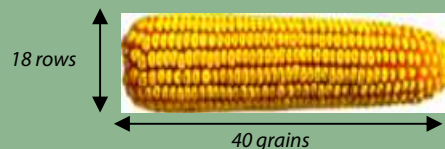

### THE PLANT

	Plant Height		Ear Height
	7,5 (High)		4 (Low)

\* 1- very sensitive, very low, very short  
9- Resistant, very high

High grain potential  
Healthy and strong plant  
Nice ear

### AGRONOMIC VALUE

Seedling vigour	Lodging
7 (Good)	9 (Very good)

(Witnesses average: 7)

\*1- very sensitive, very low, very short  
9- Resistant, very high

#### GROWING DEGREE DAYS (Base 6)

Flowering > 1030 °C

Grain (32% H2O) > 2010 to 2020 °C

Sowing density high potential soil : from 75 000 to 78 000 grains/ha  
Sowing density other conditions : from 73 000 to 75 000 grains/ha