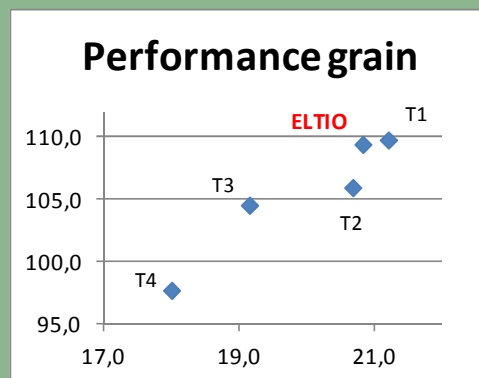

### THE PLANT

	Plant Height		Ear Height
	7,5 (High)		4 (Low)

\* 1- very sensitive, very low, very short  
9- Resistant, very high

High grain potential  
Healthy and strong plant  
Nice ear

### AGRONOMIC VALUE

Seedling vigour	Lodging
7 (Good)	9 (Very good)

(Witnesses average: 7)

\*1- very sensitive, very low, very short  
9- Resistant, very high

#### GROWING DEGREE DAYS (Base 6)

Flowering > 1030 °C

Grain (32% H2O) > 2010 to 2020 °C

Sowing density high potential soil : from 75 000 to 78 000 grains/ha  
Sowing density other conditions : from 73 000 to 75 000 grains/ha

### YIELD RATING

	Average on 2 locations	
	H2O in %	Yield in %
T1	21,2	109,8
T2	20,7	106,0
T3	19,2	104,5
T4	18,0	97,7
<b>ELTIO</b>	<b>20,8</b>	<b>109,4</b>

Development results - PANAM France

Panam France SARL - Les Grèzes - 544 Route de Villebrumier - 31340 Villemur sur Tarn - France  
Tél : +335 34 27 45 96 - FAX : +335 61 35 94 84 - E-MAIL : [info@panam.fr](mailto:info@panam.fr)