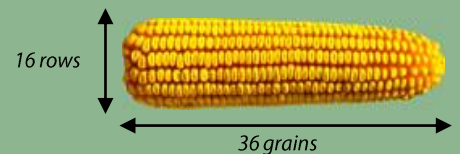

Growing degree days (Base 6)

Flowering	870-890 °C
Silage (32% DM)	1470-1490 °C
Grain (35% H2O)	1670 - 1690 °C

Large plant
Hardy and regular plant
Good pollination

Excellent quality value
Balance DINAG/Amidon