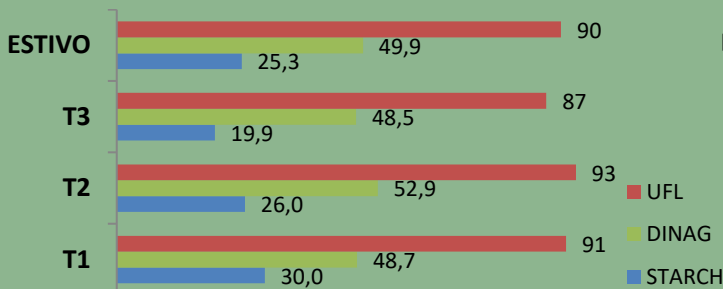

### CARACTERISTICS

Plant Height: 8 (*High*)  
Ear Height: 5,5 (*Balance*)  
Seedling Vigor: 7,5 (*Good*)  
Lodging resistance: 8 (*Very good*)  
Stay green: 8 (*Good*)

#### Growing degree days (Base 6)

Flowering	870-890 °C
Silage (32% DM)	1470-1490 °C
Grain (35% H2O)	1670 - 1690 °C

Large plant  
Hardy and regular plant  
Good pollination

Excellent quality value  
Balance DINAG/Amidon

### TECHNICAL RESULTS

Sowing density: from 100 000 to 105 000 grains/ha

Another look at farming