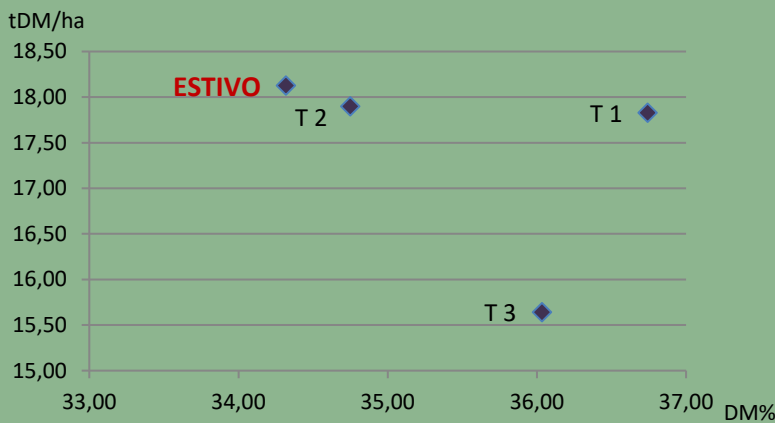

### CARACTERISTICS

Plant Height: 8 (*High*)  
Ear Height: 5,5 (*Balance*)  
Seedling Vigor: 7,5 (*Good*)  
Lodging resistance: 8 (*Very good*)  
Stay green: 8 (*Good*)

#### Growing degree days (Base 6)

Flowering	870-890 °C
Silage (32% DM)	1470-1490 °C
Grain (35% H2O)	1670 - 1690 °C

Large plant  
Hardy and regular plant  
Good pollination

Excellent quality value  
Balance DINAG/Amidon

### TECHNICAL RESULTS

Sowing density: from 100 000 to 105 000 grains/ha

Another look at farming