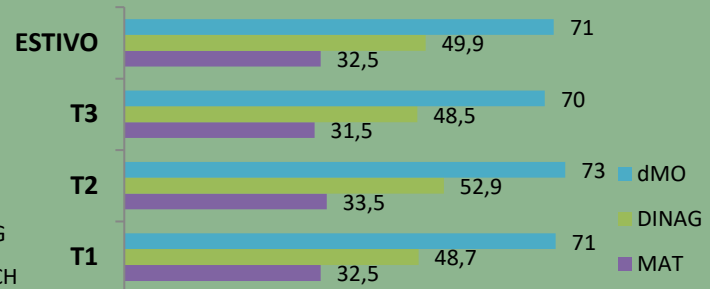

### CARACTERISTICS

Plant Height: 8 (*High*)  
Ear Height: 5,5 (*Balance*)  
Seedling Vigor: 7,5 (*Good*)  
Lodging resistance: 8 (*Very good*)  
Stay green: 8 (*Good*)

#### Growing degree days (Base 6)

Flowering	870-890 °C
Silage (32% DM)	1470-1490 °C
Grain (35% H2O)	1670 - 1690 °C

Large plant  
Hardy and regular plant  
Good pollination

Excellent quality value  
Balance DINAG/Amidon

### TECHNICAL RESULTS

Sowing density: from 100 000 to 105 000 grains/ha

Another look at farming