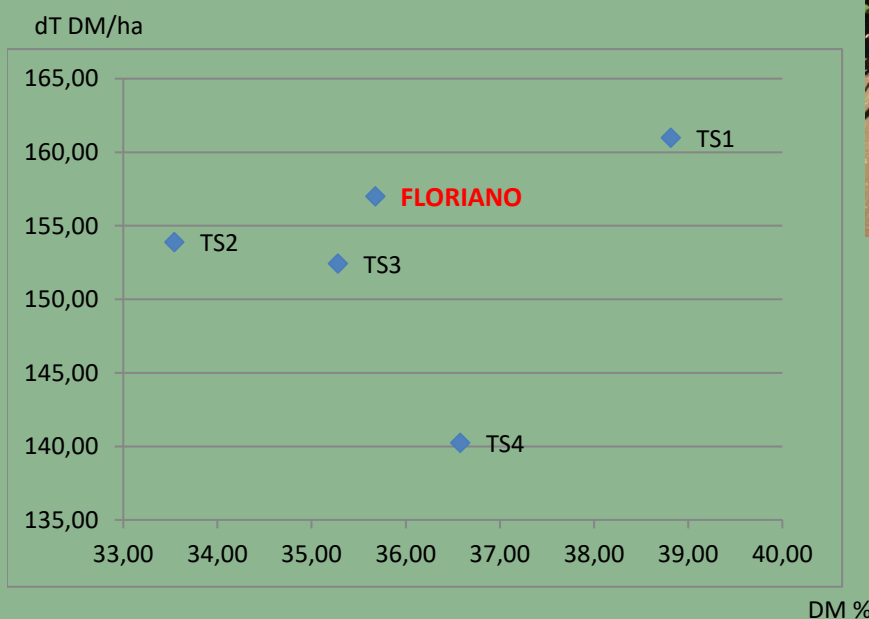

## CARACTERISTICS

Plant Height: 7 (Medium to *High*)

Ear Height: 5.5 (Medium)

Seedling Vigor: 7 (*Good*)

Lodging resistance: 7.5 (*Good*)

Stay green: 7 (*Good*)

Healthy plant  
High yield potential  
Regular

### Growing degree days (Base 6)

Flowering	840 °C
Silage (32% DM)	1400-1420 °C
Grain (35% H2O)	1620 - 1640 °C

## TECHNICAL RESULTS

Development results - PANAM France

Sowing density advised: - for grains: from 95 000 to 100 000 grains/ha  
- for silage: from 100 000 to 105 000 grains/ha

Panam France SARL - Les Grèzes - 544 Route de Villebrumier - 31340 Villemur sur Tarn - France  
Tél : +335 34 27 45 96 - FAX : +335 61 35 94 84 - E-MAIL : [info@panam.fr](mailto:info@panam.fr)