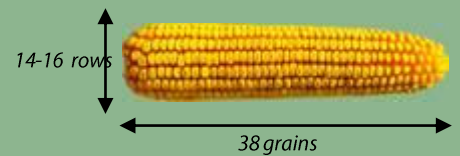

Growing degree days (Base 6)

Flowering	900-920 °C
Silage (32% DM)	1500-1520 °C
Grain (35% H2O)	1700 - 1720 °C

Large plant
Hardy and regular plant
Good pollination