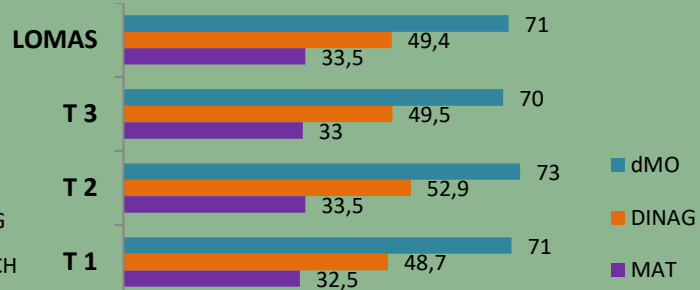

### CARACTERISTICS

- Plant Height: 7 (*High*)
- Ear Height: 6,5 (*Good*)
- Seedling Vigor: 8 (*Very good*)
- Lodging resistance: 8 (*Very good*)
- Stay green: 8 (*Good*)

#### Growing degree days (Base 6)

Flowering	900-920 °C
Silage (32% DM)	1500-1520 °C
Grain (35% H2O)	1700 - 1720 °C

Large plant  
Hardy and regular plant  
Good pollination

### TECHNICAL RESULTS

Excellent quality  
value

Sowing density: from 90 000 to 100 000 grains/ha

Panam France SARL - Les Grèzes - 544 Route de Villebrumier - 31340 Villemur sur Tarn - France  
Tél : +335 34 27 45 96 - FAX : +335 61 35 94 84 - E-MAIL : [info@panam.fr](mailto:info@panam.fr)