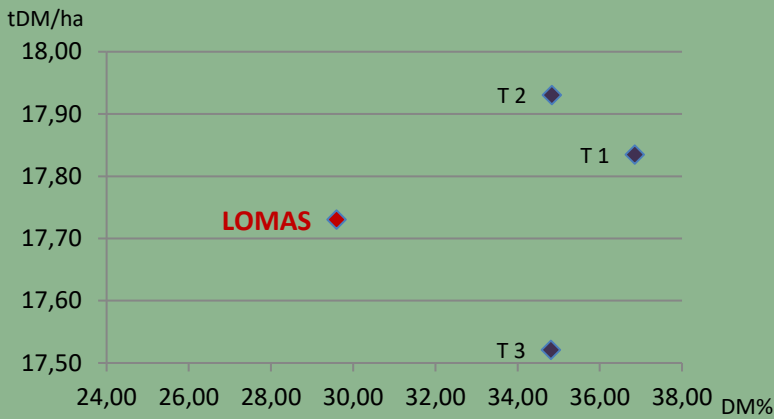

### CARACTERISTICS

- Plant Height: 7 (*High*)
- Ear Height: 6,5 (*Good*)
- Seedling Vigor: 8 (*Very good*)
- Lodging resistance: 8 (*Very good*)
- Stay green: 8 (*Good*)

#### Growing degree days (Base 6)

Flowering	900-920 °C
Silage (32% DM)	1500-1520 °C
Grain (35% H2O)	1700 - 1720 °C

Large plant  
Hardy and regular plant  
Good pollination

### TECHNICAL RESULTS

Excellent quality  
value

Sowing density: from 90 000 to 100 000 grains/ha

Panam France SARL - Les Grèzes - 544 Route de Villebrumier - 31340 Villemur sur Tarn - France  
Tél : +335 34 27 45 96 - FAX : +335 61 35 94 84 - E-MAIL : [info@panam.fr](mailto:info@panam.fr)