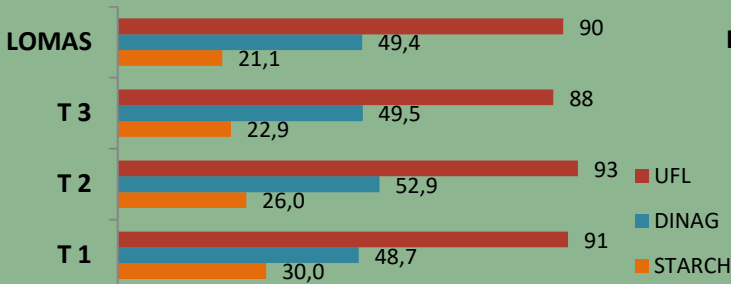

### CARACTERISTICS

- Plant Height: 7 (*High*)
- Ear Height: 6,5 (*Good*)
- Seedling Vigor: 8 (*Very good*)
- Lodging resistance: 8 (*Very good*)
- Stay green: 8 (*Good*)

#### Growing degree days (Base 6)

Flowering	900-920 °C
Silage (32% DM)	1500-1520 °C
Grain (35% H2O)	1700 - 1720 °C

Large plant  
Hardy and regular plant  
Good pollination

### TECHNICAL RESULTS

Excellent quality  
value

Sowing density: from 90 000 to 100 000 grains/ha

Panam France SARL - Les Grèzes - 544 Route de Villebrumier - 31340 Villemur sur Tarn - France  
Tél : +335 34 27 45 96 - FAX : +335 61 35 94 84 - E-MAIL : [info@panam.fr](mailto:info@panam.fr)