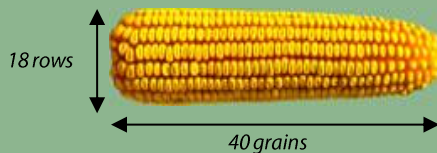

Mid Early Maize – French FAO 290

PANAM's Genetic – Registered on European catalog
Single cross Hybrid, Flint / Dent Grain

THE PLANT

	Plant Height		Ear Height
	6 (Medium)		4 (Medium to low)

* 1- very sensitive, very low, very short
9- Resistant, very high

Good potential

Very good stalk strength

Healthy plant

AGRONOMIC VALUE

Seedling vigour	Lodging resistance
6,5 (Good)	6,5 (Good)

(Witnesses average: 7)

*1- very sensitive, very low, very short
9- Resistant, very high

GROWING DEGREE-DAY (Base 6)

Flowering	900-920 °C
Silage (32% MS)	1520-1540 °C
Grain (35% H2O)	1720 - 1740 °C

YIELD RATING

Development results - PANAM France

Sowing density : From 90 000 to 100 000 grains/ha