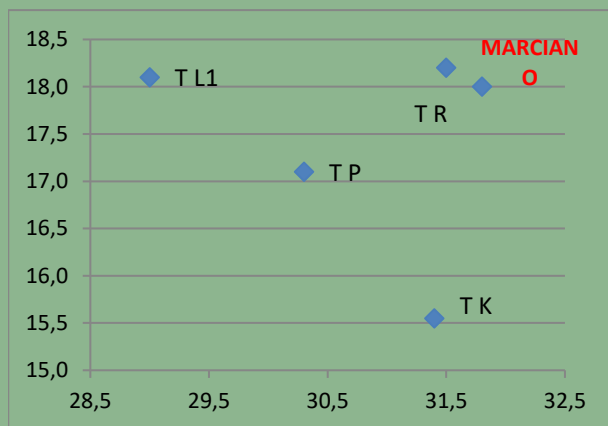

Mid Early Maize – French FAO 290

PANAM's Genetic – Registered on European catalog
Single cross Hybrid, Flint / Dent Grain

THE PLANT

	Plant Height		Ear Height
	6 (Medium)		4 (Medium to low)

* 1- very sensitive, very low, very short
9- Resistant, very high

Good potential

Very good stalk strength

Healthy plant

AGRONOMIC VALUE

Seedling vigour	Lodging resistance
6,5 (Good)	6,5 (Good)

(Witnesses average: 7)

*1- very sensitive, very low, very short
9- Resistant, very high

GROWING DEGREE-DAY (Base 6)

Flowering	900-920 °C
Silage (32% MS)	1520-1540 °C
Grain (35% H2O)	1720 - 1740 °C

YIELD RATING

Development results - PANAM France

Sowing density : From 90 000 to 100 000 grains/ha