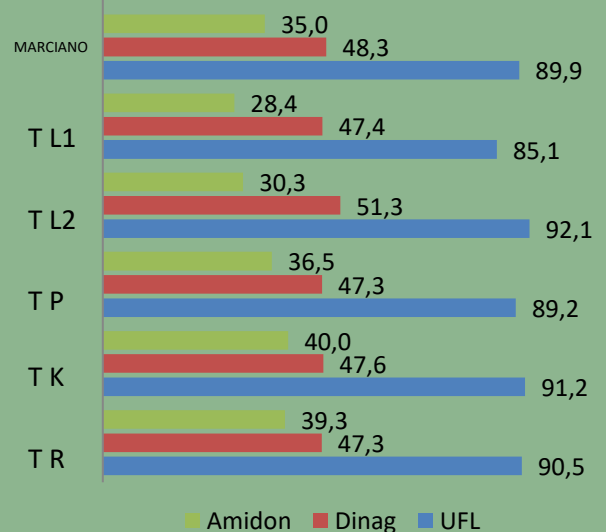

Good potential

Very good stalk strength

Healthy plant

AGRONOMIC VALUE

Seedling vigour	Lodging resistance
6,5 (Good)	6,5 (Good)

(Witnesses average: 7)

*1- very sensitive, very low, very short
9- Resistant, very high

GROWING DEGREE-DAY (Base 6)

Flowering	900-920 °C
Silage (32% MS)	1520-1540 °C
Grain (35% H2O)	1720 - 1740 °C

YIELD RATING

Development results - PANAM France

Sowing density : From 90 000 to 100 000 grains/ha