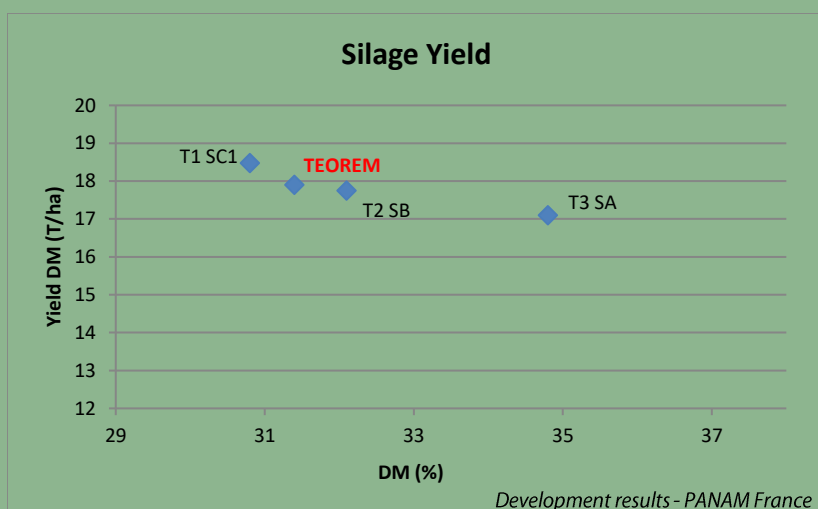

Mid early maize - FAO 310-320

Single cross hybrid – Flint/dent grain
PANAM's Genetic – Registered European catalog

CARACTERISTICS

Plant Height: 7,5 (Medium to High)
Ear Height: 6 (Medium)
Seedling Vigor: 9 (Excellent)
Lodging resistance: 8 (Good)
Stay green: 8,5 (Good)

Large plant
Excellent seedling vigour
Good stay green

Growing degree days (Base 6)

Flowering	860-880 °C
Silage (32% DM)	1470-1490 °C
Grain (35% H2O)	1690 - 1710 °C

TECHNICAL RESULTS

Sowing density advised: - for grains: from 90 000 to 100 000 grains/ha
- for silage: from 100 000 to 105 000 grains/ha