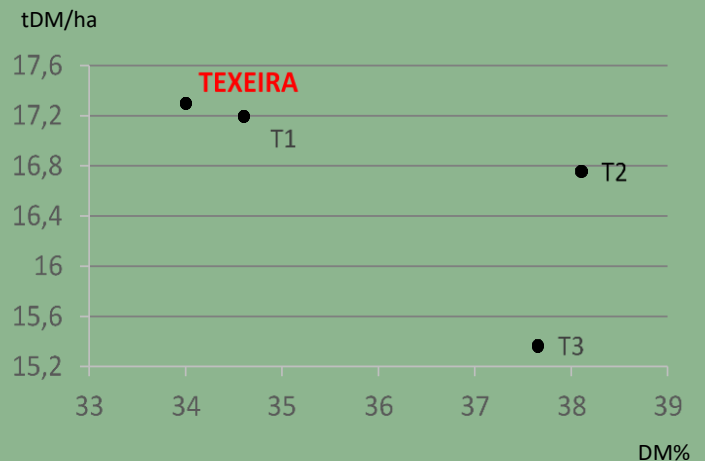

Mid Early Maize – French FAO 280

Single Cross Hybrid, Dent - Flint/Dent Grain
PANAM's Genetic – Registered EU

For Silage and Biomass
Huge plant
Healthy and balanced plant

CARACTERISTICS

- Plant Height: 8 (Tall)
- Ear Height: 7 (Medium to High)
- Seedling Vigor: 8 (Good)
- Lodging resistance: 8 (Good)
- Stay green: 7,5 (Good)

Growing degree days (Base 6)

Flowering	860-880 °C
Silage (32% DM)	1480-1500 °C
Grain (35% H2O)	1690 - 1700 °C

TECHNICAL RESULTS

Sowing density: from 95 000 to 105 000 grains/ha

Panam France SARL - Les Grèzes - 544 Route de Villebrumier - 31340 Villemur sur Tarn - France
Tél : +335 34 27 45 96 - FAX : +335 61 35 94 84 - E-MAIL : info@panam.fr