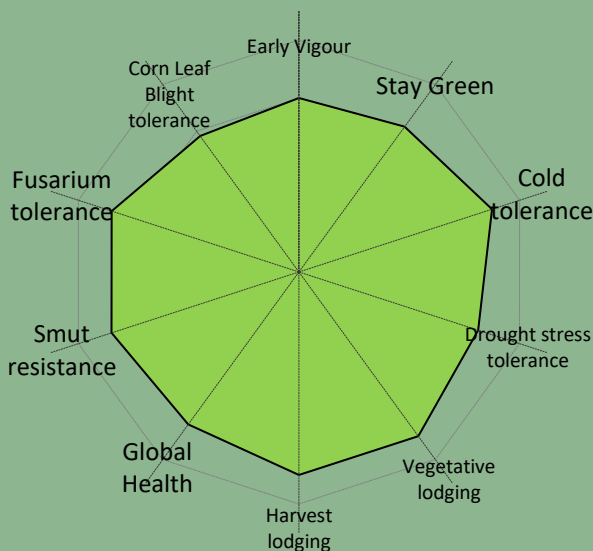

Mid Early Maize – French FAO 280

Single Cross Hybrid, Dent - Flint/Dent Grain
PANAM's Genetic – Registered EU

For Silage and Biomass
Huge plant
Healthy and balanced plant

CARACTERISTICS

- Plant Height: 8 (Tall)
- Ear Height: 7 (Medium to High)
- Seedling Vigor: 8 (Good)
- Lodging resistance: 8 (Good)
- Stay green: 7,5 (Good)

Growing degree days (Base 6)

Flowering	860-880 °C
Silage (32% DM)	1480-1500 °C
Grain (35% H2O)	1690 - 1700 °C

TECHNICAL RESULTS

Sowing density: from 95 000 to 105 000 grains/ha

Panam France SARL - Les Grèzes - 544 Route de Villebrumier - 31340 Villemur sur Tarn - France
Tél : +335 34 27 45 96 - FAX : +335 61 35 94 84 - E-MAIL : info@panam.fr