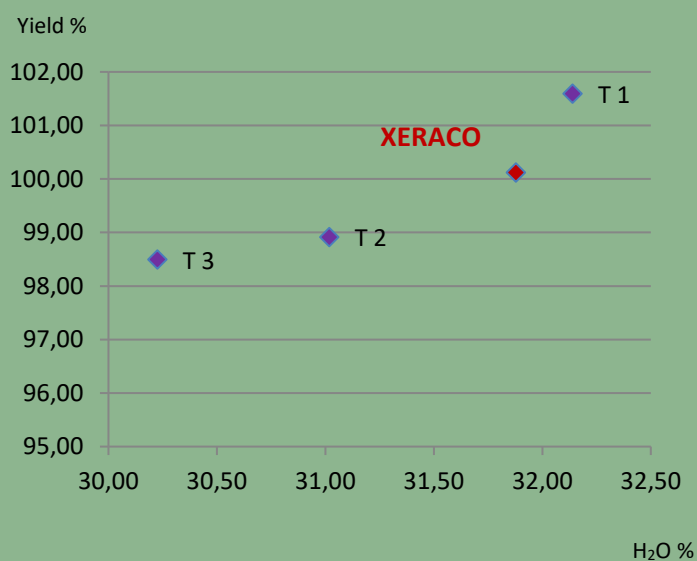

Mid Early Maize – French FAO 260-270

Single Cross Hybrid, Dent – Flint/Dent Grain
PANAM's Genetic – Registered EU

Nice big plant
Quality forage
Good Stay Green

CARACTERISTICS

Plant Height:	8 (Tall)
Ear Height:	5 (Medium)
Seedling Vigor:	7,5 (Good)
Lodging resistance:	8 (Good)
Stay green:	8 (Good)

Growing degree days (Base 6)

Flowering	830-850 °C
Silage (32% DM)	1410-1430 °C
Grain (35% H2O)	1630 - 1650 °C

TECHNICAL RESULTS

Development results - PANAM France

Sowing density:

Grain : from 105 000 to 110 000 grains/ha
Silage : from 98 000 to 105 000 grains/ha